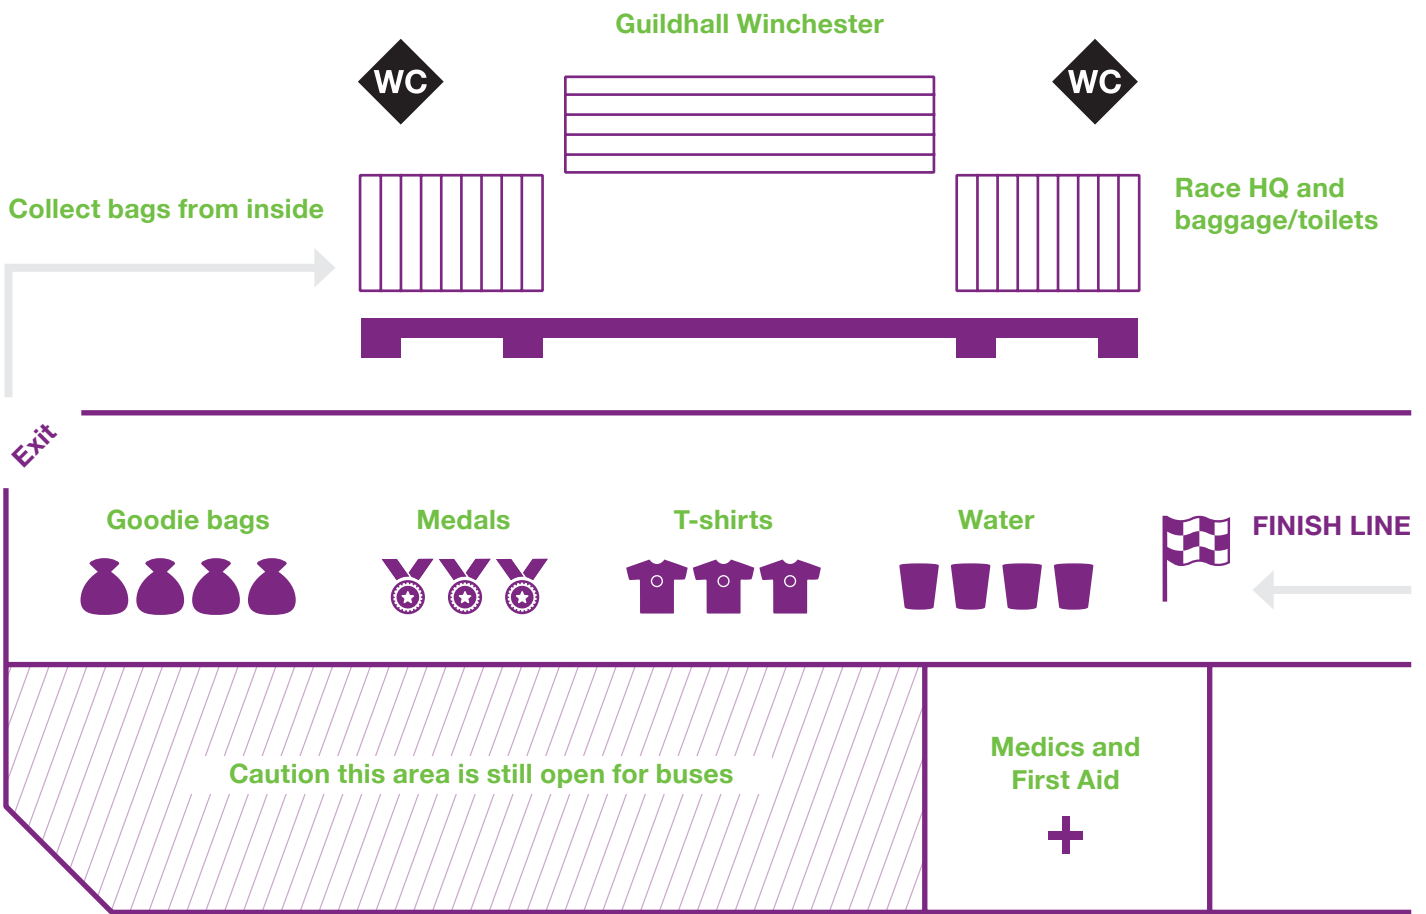

# WINCHESTER HALF MARATHON

## OUTSIDE – GUILDHALL WINCHESTER

Bus station